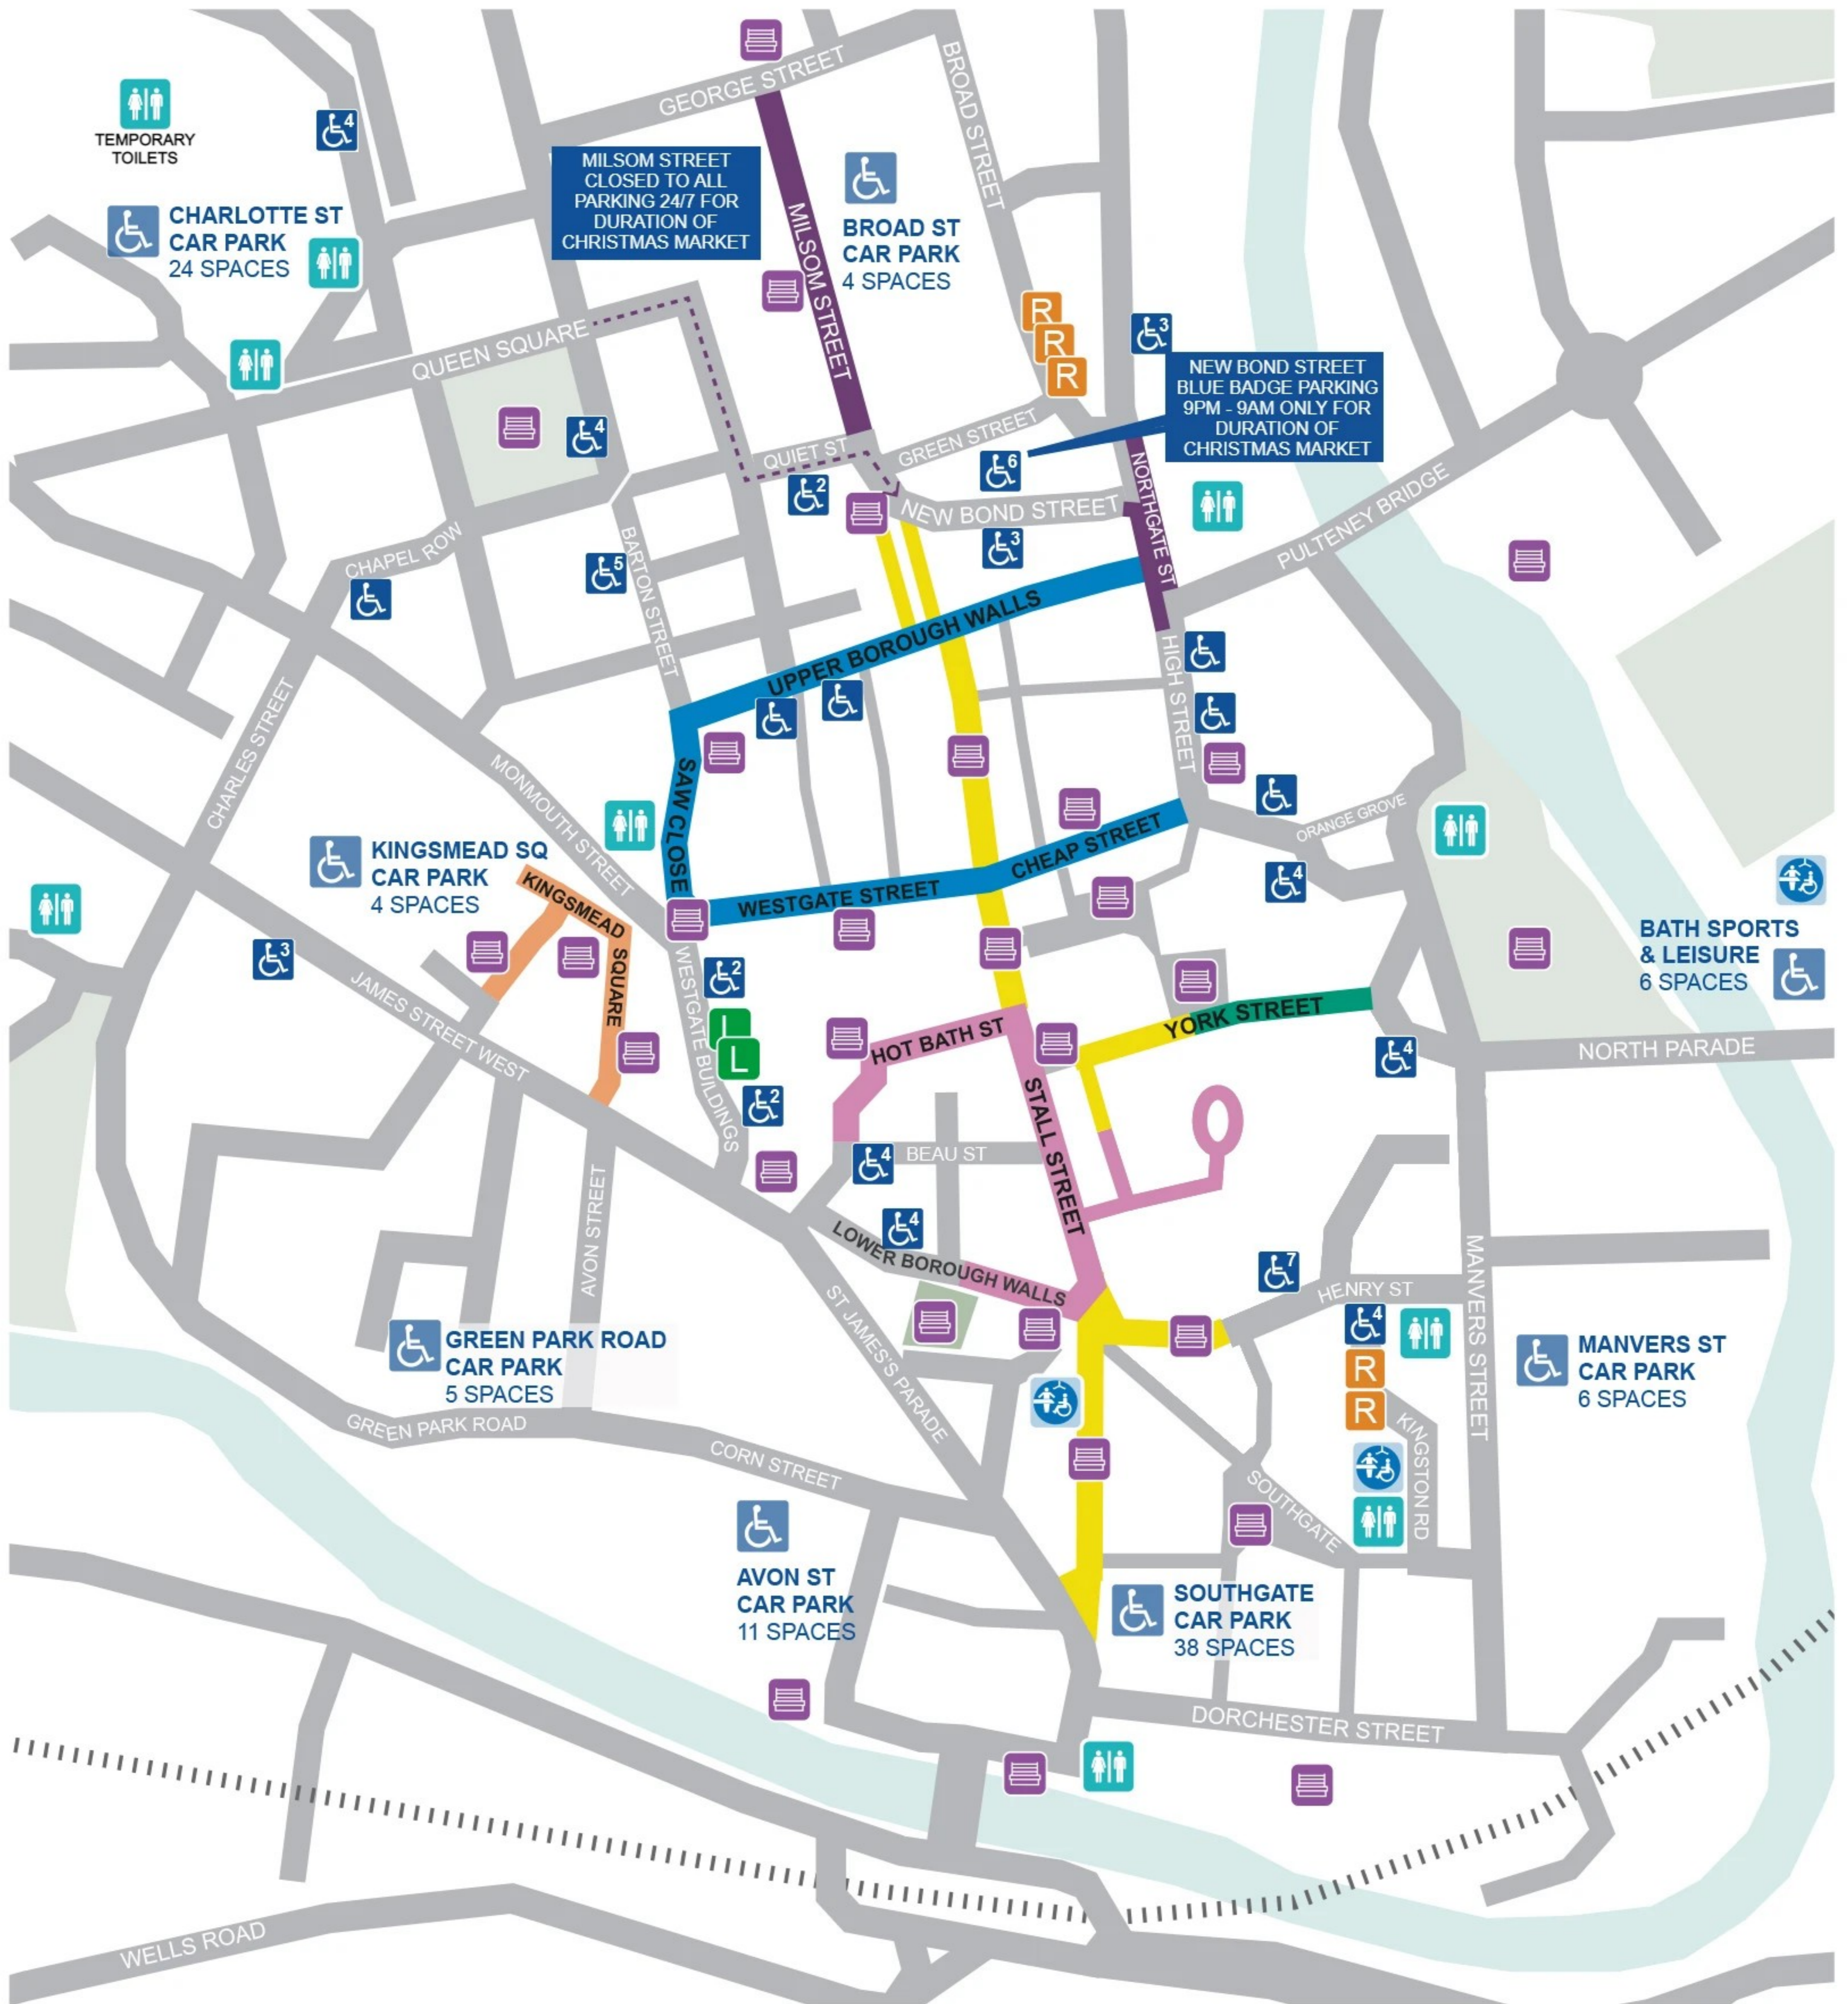

Bath Christmas Market Blue Badge Parking Map

- | | | |
|-----------------------------------|--|---|
| Disabled Bays | Access restriction - 10am-6pm
Access permitted for Blue Badge holders, including parking on double yellow lines | Bus gate - 10am-6pm |
| New Residents Permit bays | Access restriction - 10am-10pm | Route to Disabled bays during hours of the bus gate |
| New Loading bays | Access restriction - 11am-midnight | Public toilets |
| Public seating available | | Changing Place facilities |
| Access restriction - 24hr Mon-Sun | | |
| Access restriction 10am-6pm | | |