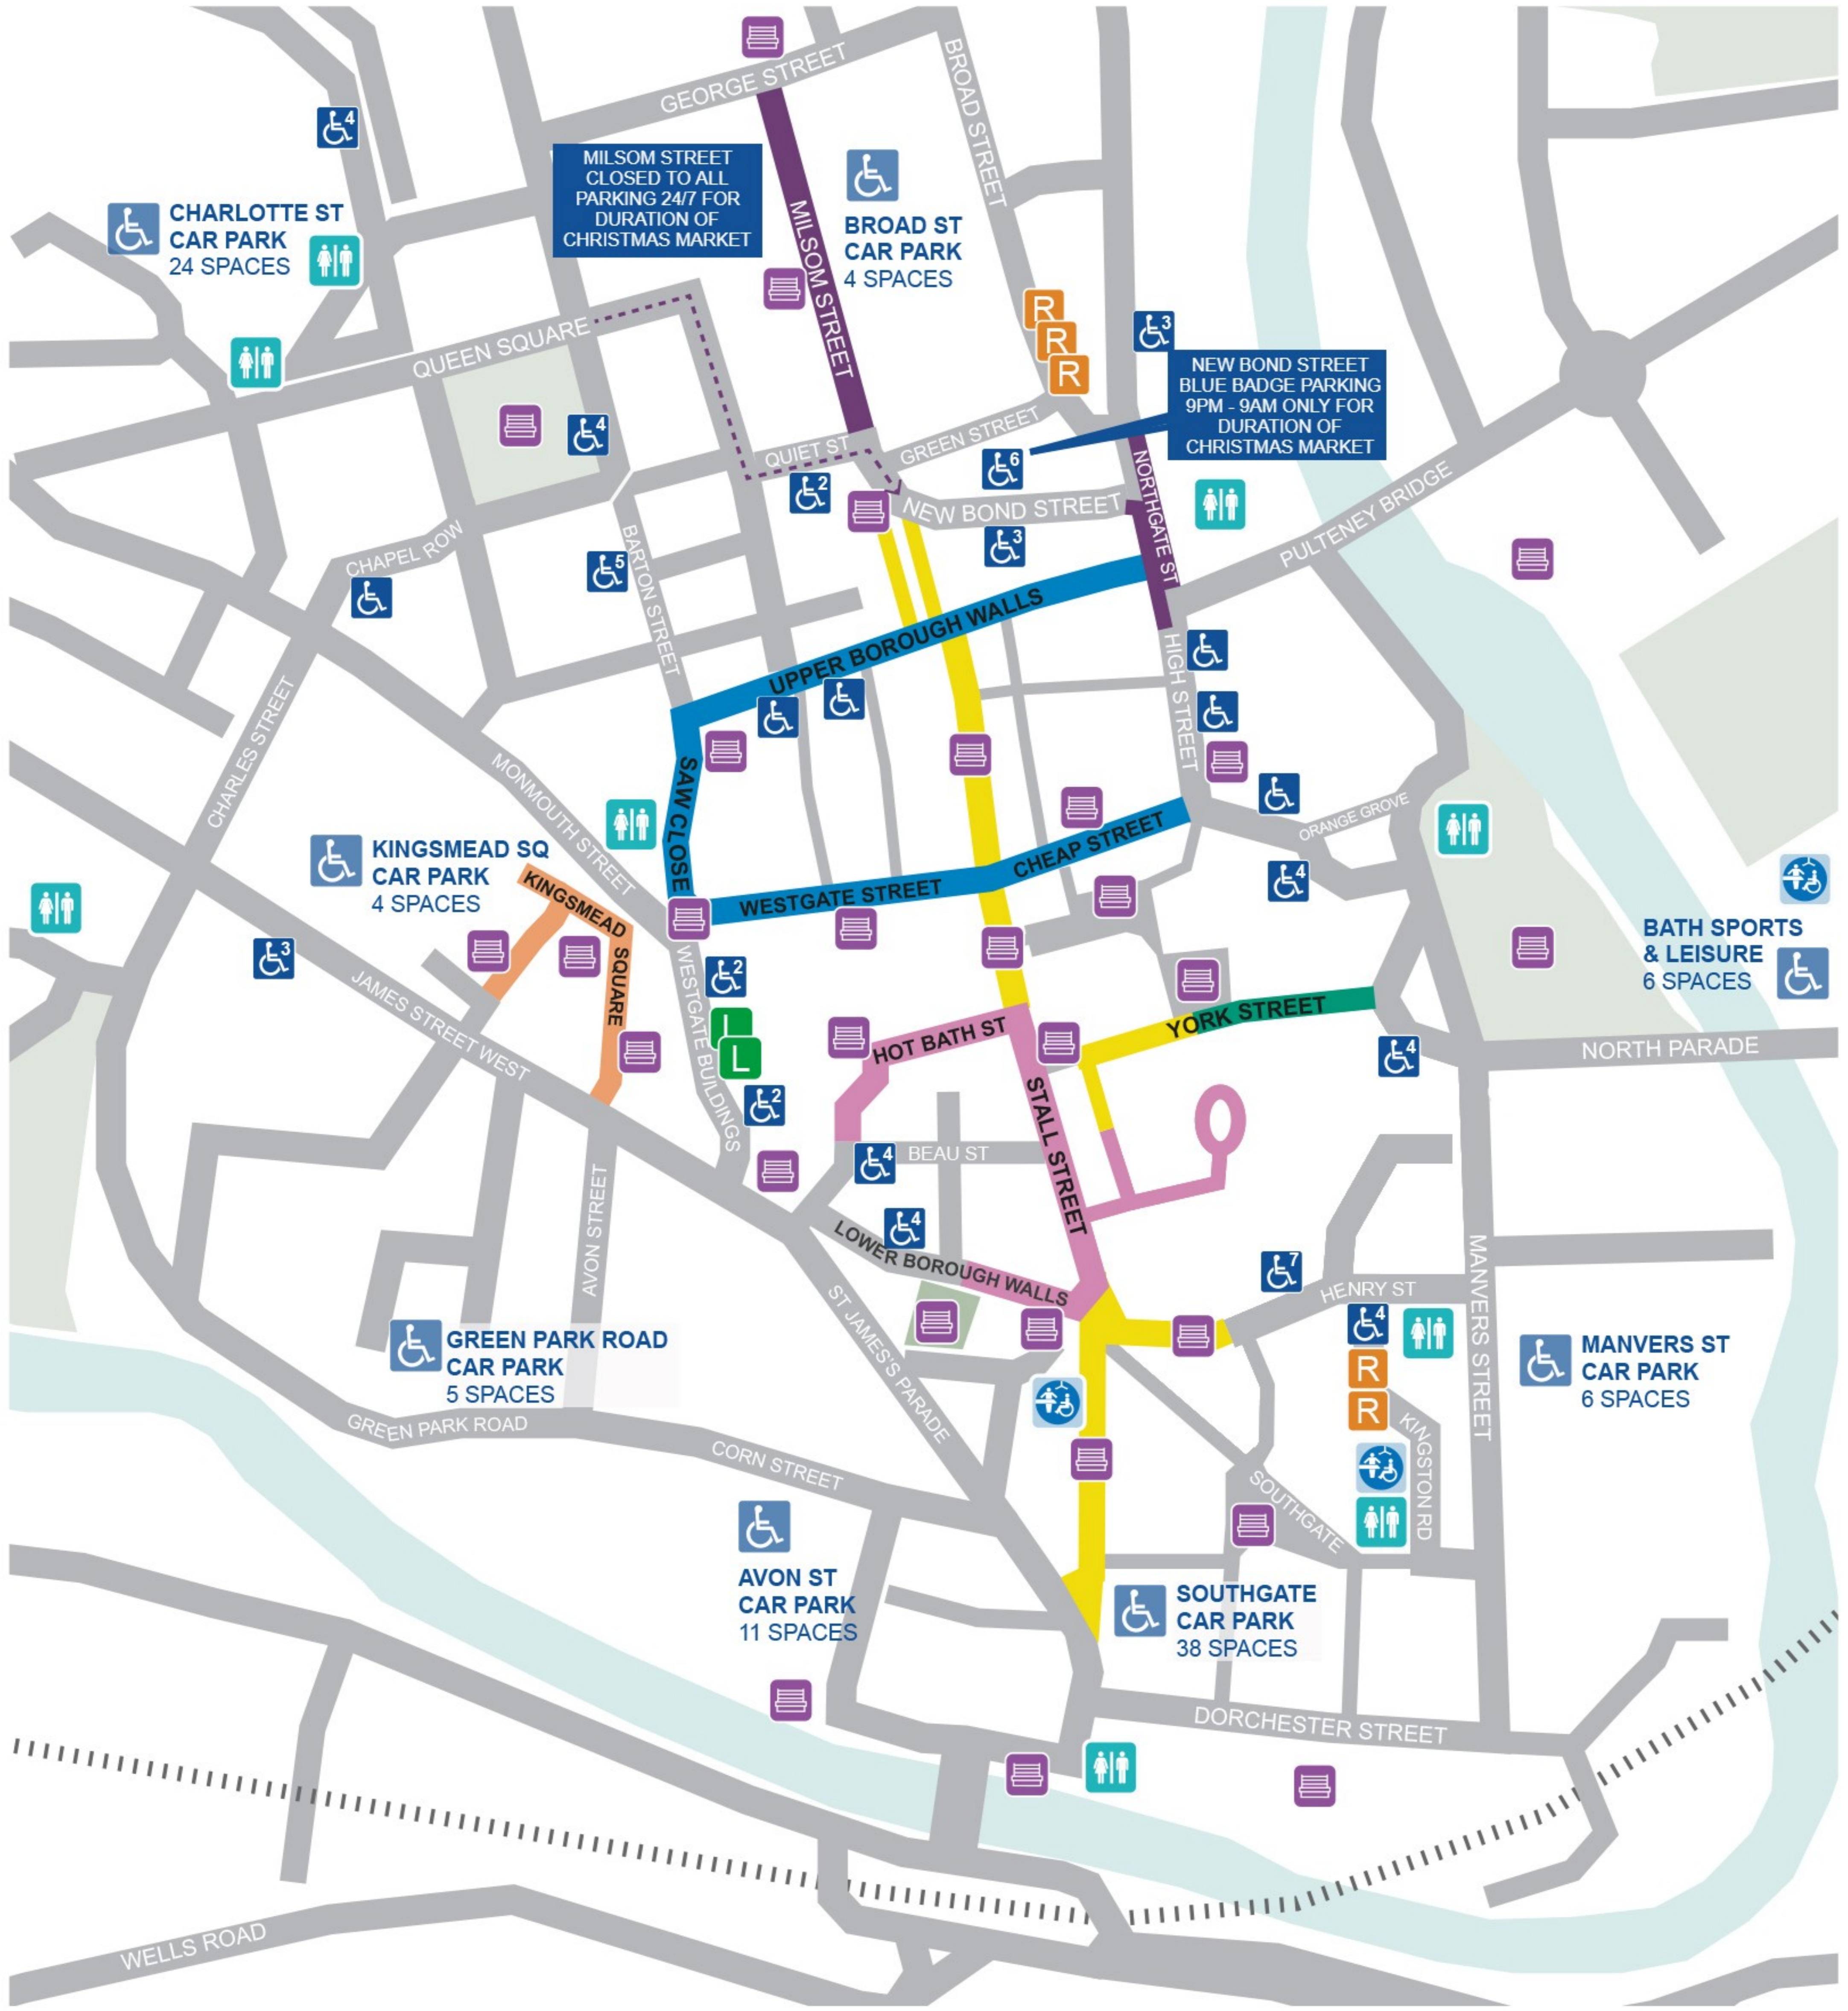

# Bath Christmas Market Blue Badge Parking Map

- |                                   |  |   |
|-----------------------------------|--|---|
| Disabled Bays                     | Access restriction - 10am-6pm<br>Access permitted for Blue Badge holders, including parking on double yellow lines | Bus gate - 10am-6pm                                 |
| New Residents Permit bays         | Access restriction - 10am-10pm   | Route to Disabled bays during hours of the bus gate |
| New Loading bays                  | Access restriction - 11am-midnight   | Public toilets                                      |
| Public seating available          |  | Changing Place facilities                           |
| Access restriction - 24hr Mon-Sun |  |   |
| Access restriction 10am-6pm       |  |   |