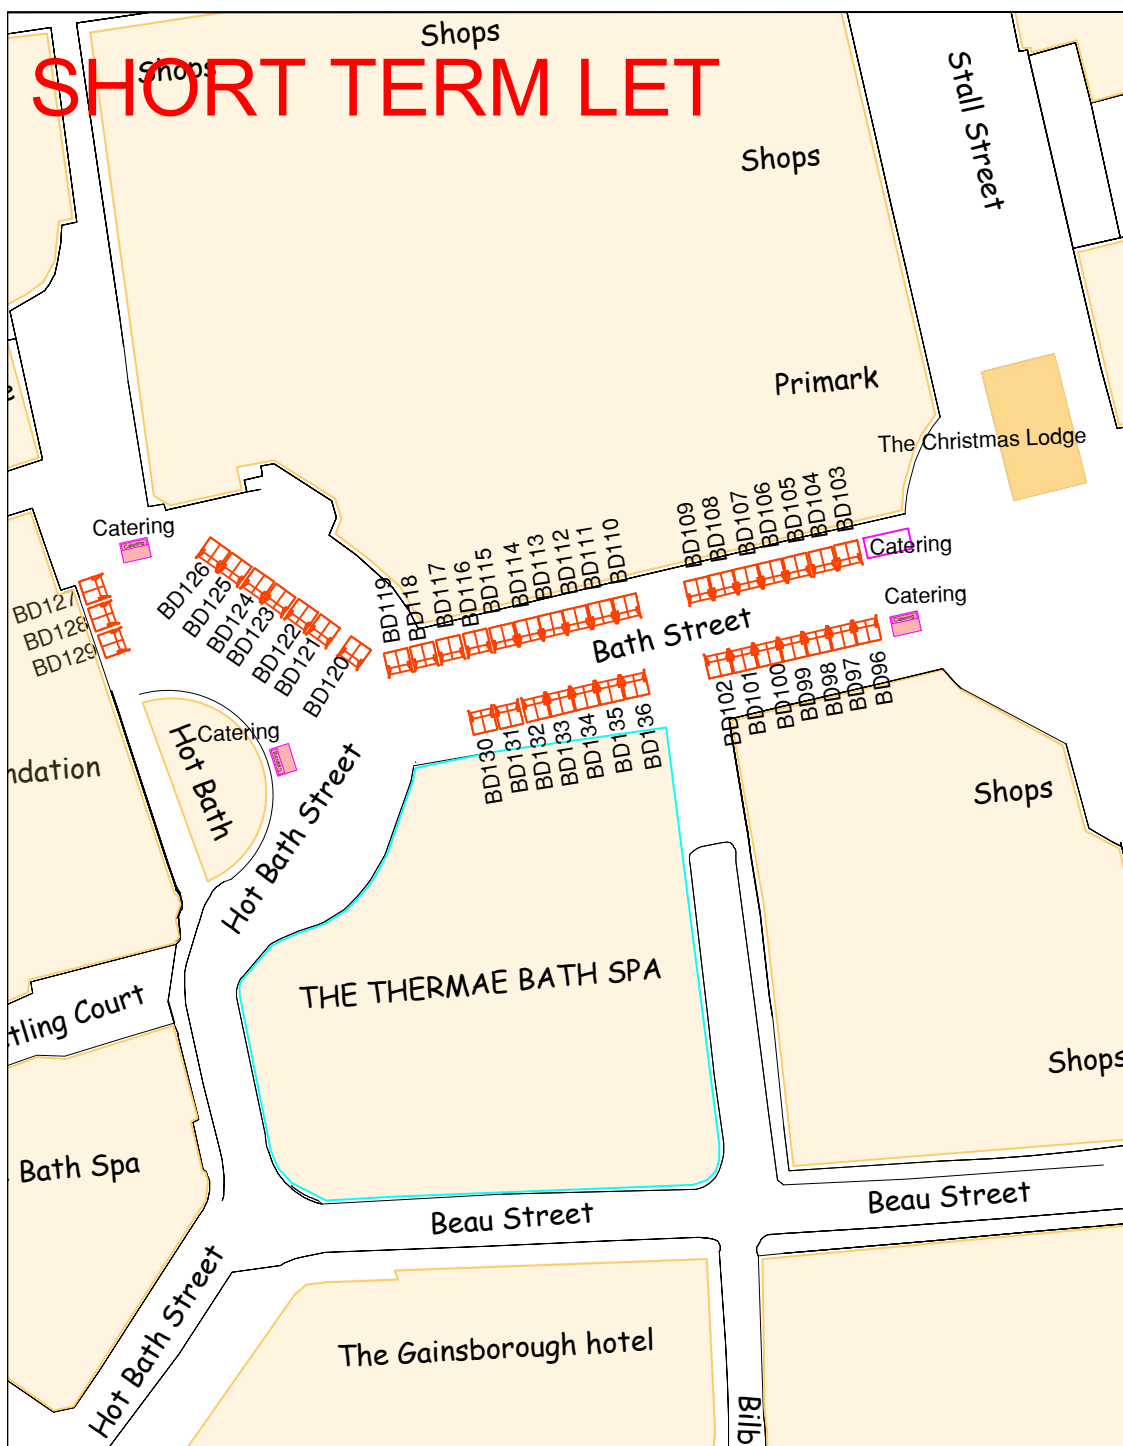

SHORT TERM LET

ZONE 2

Barn Door

Counter top side door

Counter top rear door

Corner Chalet

Mobile catering

Catering Chalet

BATH CHRISTMAS MARKET 2018
STALLHOLDER PLAN