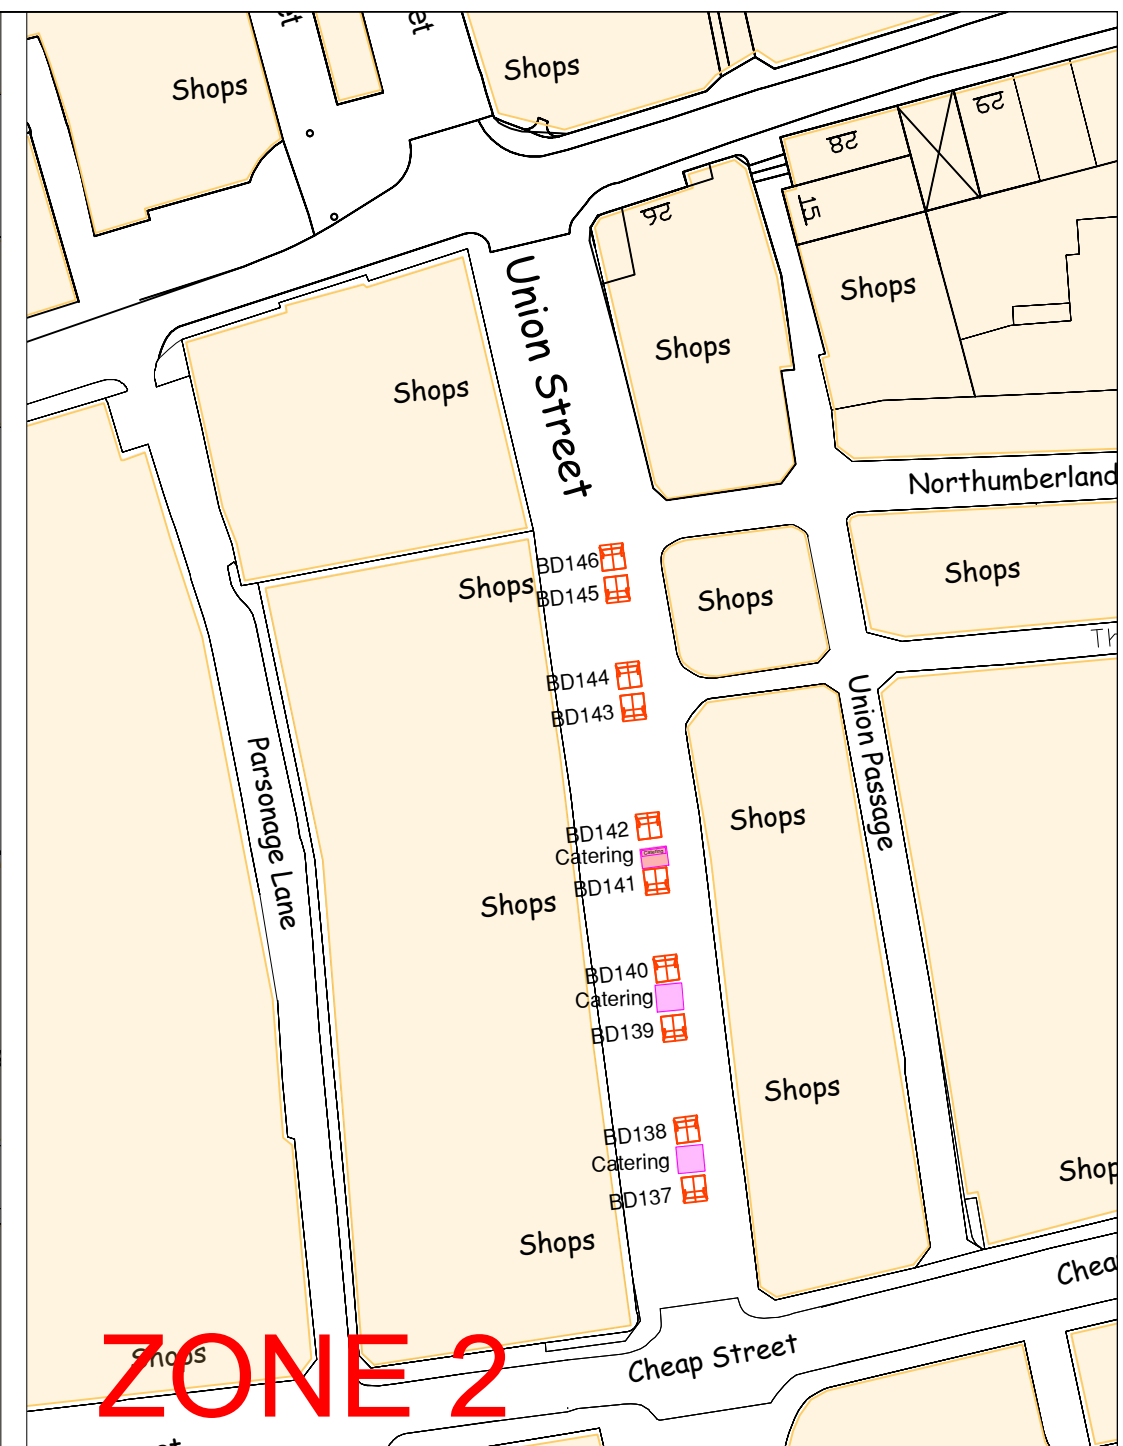

SHORT TERM LET

ZONE 2

Barn Door

Counter top side door

Counter top rear door

Corner Chalet

Mobile catering

Catering Chalet

BATH CHRISTMAS MARKET 2018
STALLHOLDER PLAN